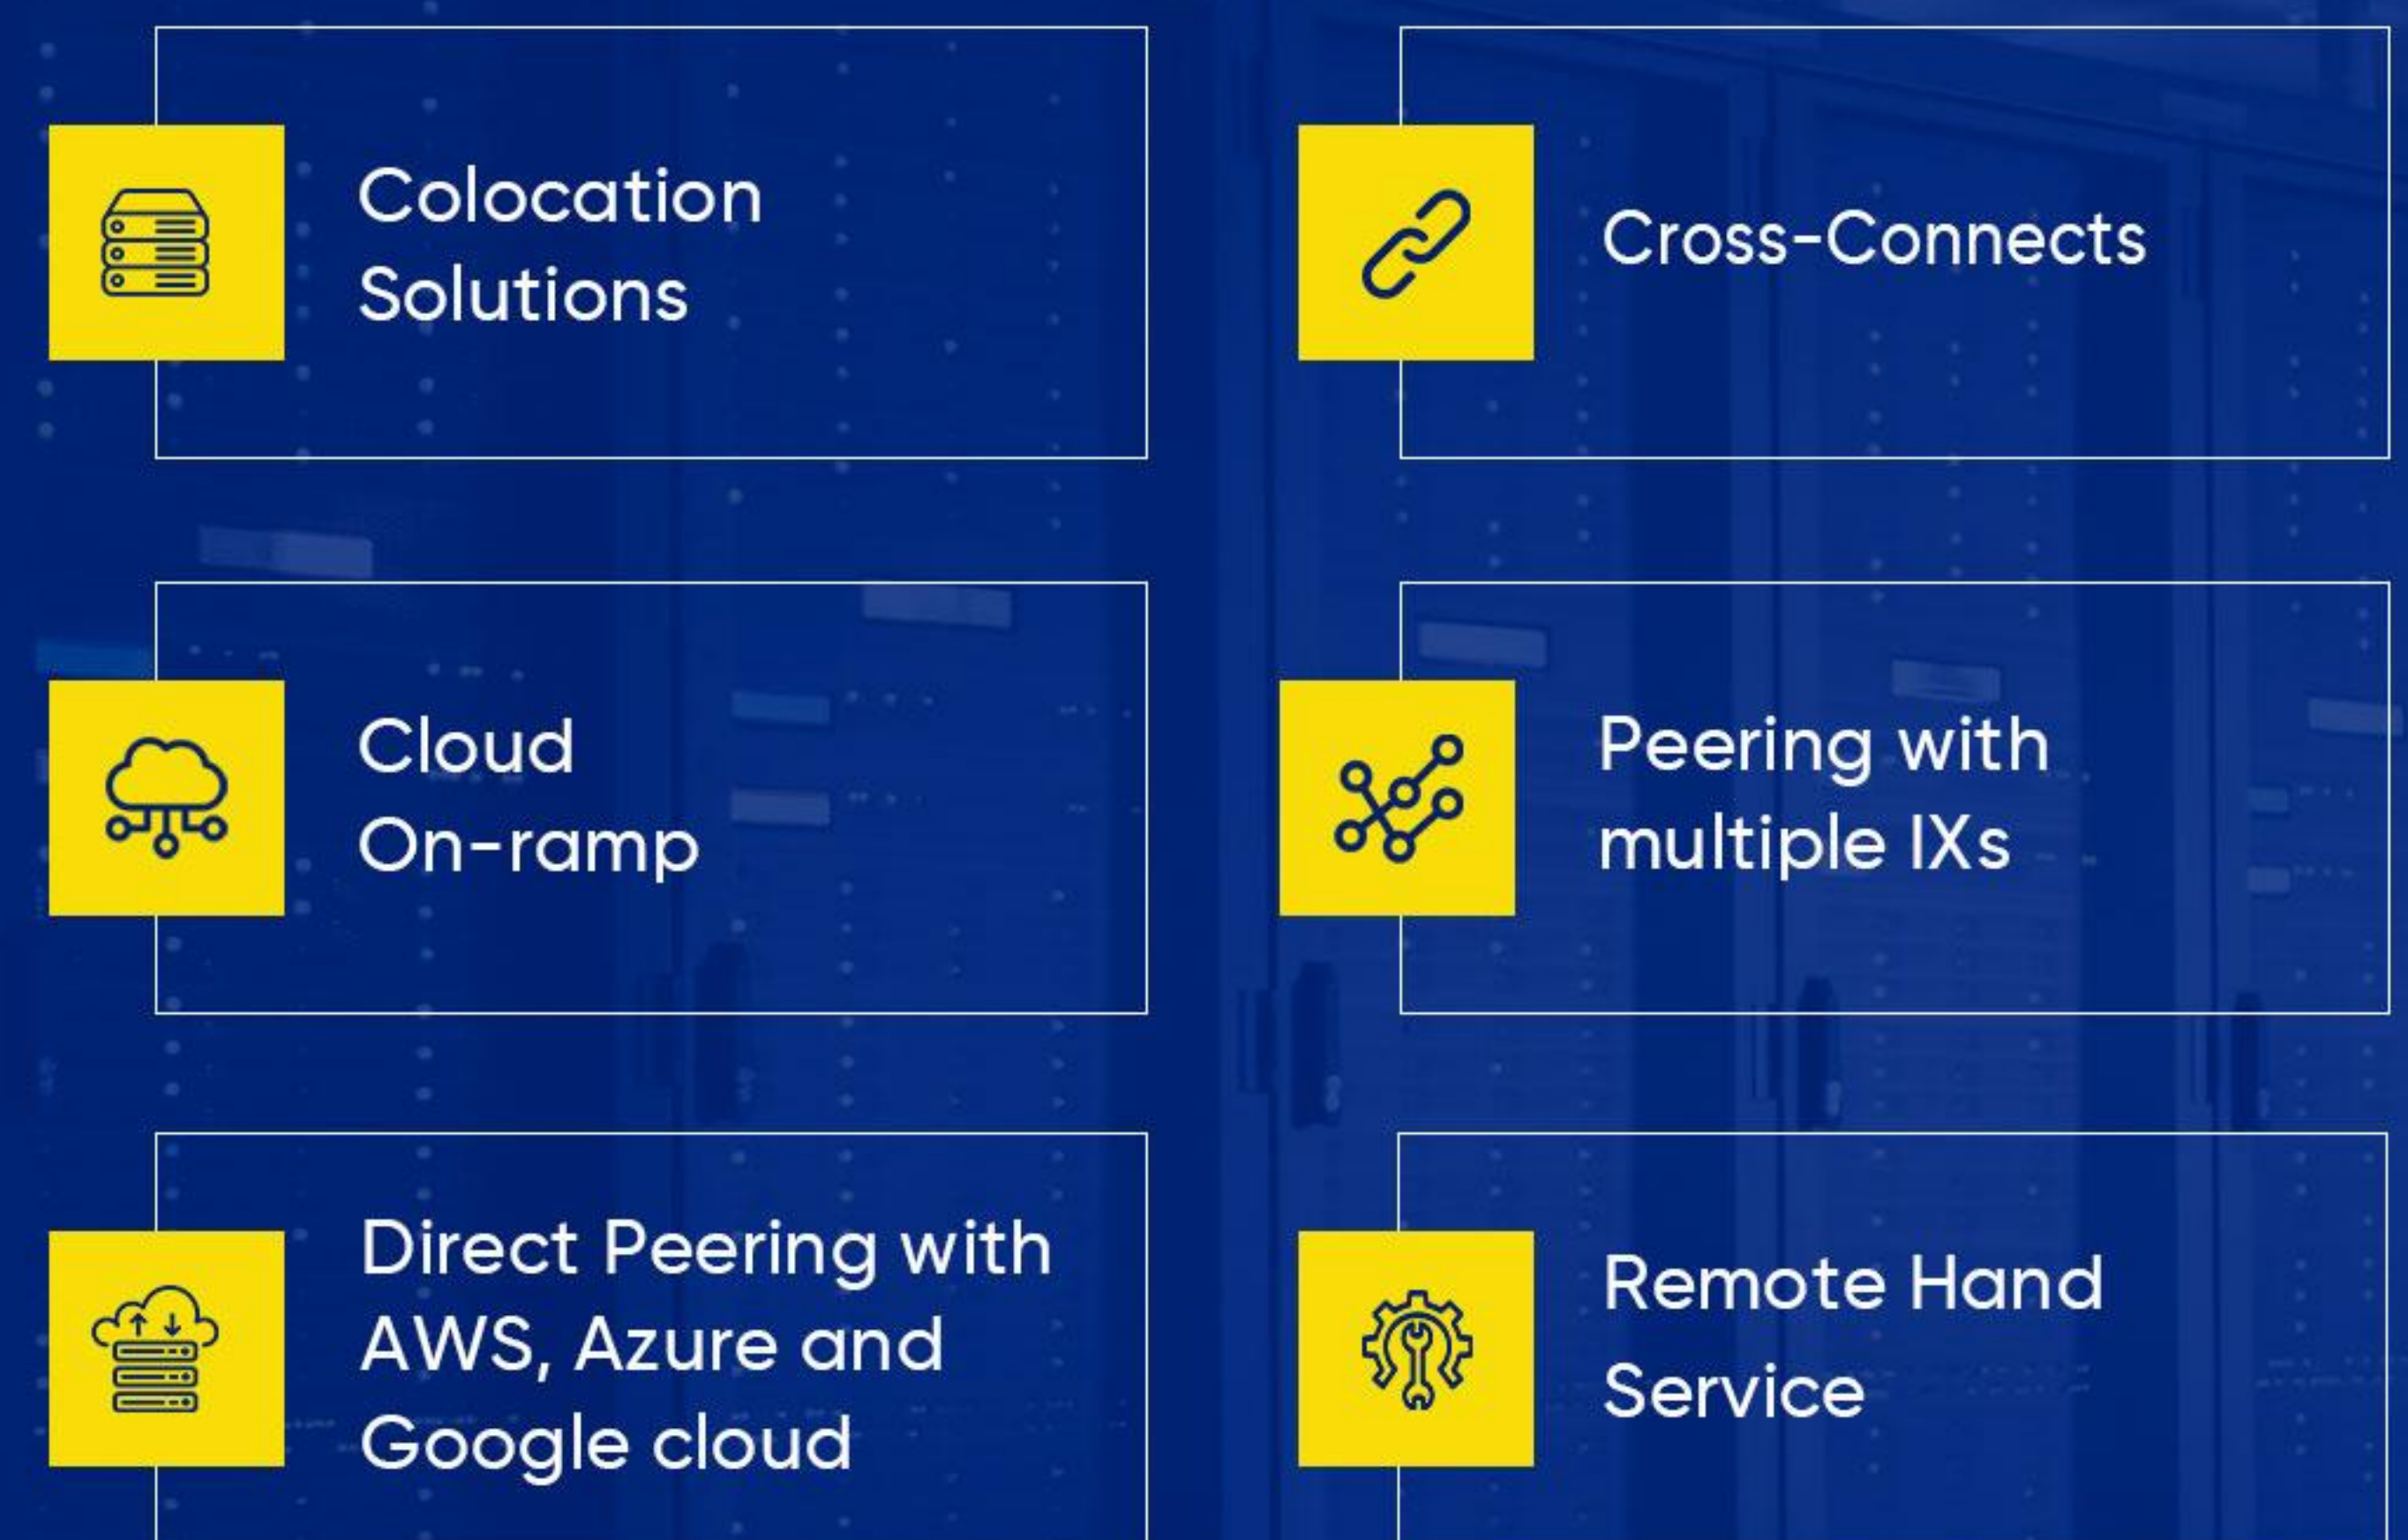

WEB WERKS PUN-1 DATA CENTER HUB FOR COLOCATION & DR

Web Werks has established its data center in Pune - one of the most promising IT hubs of India. PUN-1 offers 38,000 sq.ft. of world-class Uptime Tier III Certified infrastructure with 5MW power, UPS system with N+N redundancy, Gen-set with N+1 redundancy, necessary cooling, effective fire detection and fire suspension systems and connectivity from all major Telcos. Our customers can plan an effective Disaster Recover Solution by considering PUN-1 as a Near DR due to its proximity to Web Werks MUM-1 DC (~120 Kms). Web Werks rich Interconnection Ecosystem offers connectivity to 8 large Carriers, 160+ ISPs and 3 major Internet Exchanges; NIXI, DE-CIX, Extreme IX.

Cutting-Edge Infrastructure for Digital Business

3
TIER III Data
Centers

6
Layer
Security

99.982%
Uptime
Guarantee

N+2
Redundancy

850+
Active Enterprise
Customers

Wholesale and Enterprise Colocation Options

Get reliability, connectivity and security for your server, storage and network infrastructure.

- > Shared and Dedicated Racks
- > White Space Subscription
- > Build to Order Facilities

Services